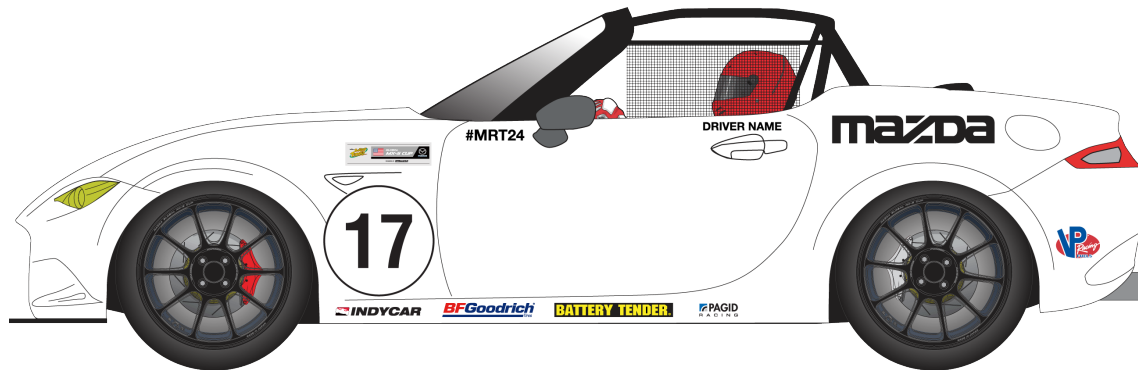

2017 Mandatory Series Branding + Decal Placements

Version 1 - Dec 2017

ALL MANDATORY DECALS WILL BE SUPPLIED BY MAZDA
AT NO CHARGE TO REGISTERED SERIES COMPETITORS,
AND AVAILABLE THROUGH ANDERSEN PROMOTIONS.

11" WIDE

DRIVER NAME

1.5" H OR 13" W MAXIMUM
WHITE, BLACK OR SILVER

6" WIDE

#MRT24

6" W - WHITE, BLACK OR SILVER

mazda

22" W - WHITE, BLACK OR SILVER

12" W X 2.5" H - MULTICOLOR

11" WIDE - MULTICOLOR

BATTERY TENDER.

12" W x 2.25" H - MULTICOLOR

Size as Supplied - MULTICOLOR

Font for the number is
Helvetica BOLD CONDENSED

6" **17**
 1" **LAST NAME**
 1.5"