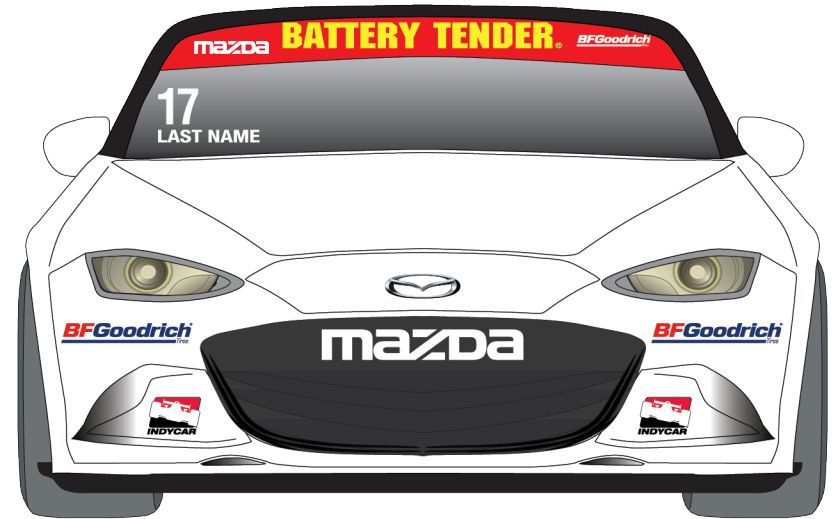

OVERALL CHAMPIONSHIP POINTS LEADER

WINDSHIELD BANNER

8.2" x 1.4" WHITE ONLY

9" x 1.5" WHITE ONLY

22.75" x 3" YELLOW ONLY

ROOKIE POINTS LEADER

WINDSHIELD BANNER

8.2" x 1.4" WHITE ONLY

9" x 1.5" WHITE ONLY

22.75" x 3" YELLOW ONLY

17

Font for the number is Helvetica BOLD CONDENSED

6" H NUMBER - NOTE: SMALLER THAN SIDE NUMBER

mazda

22" W x 3.5" H - WHITE, BLACK OR SILVER

**BATTERY
TENDER**

12" W x 6" H - FRAME SIZE

#MRT24

6" W - WHITE, BLACK OR SILVER

6" W - WHITE, BLACK OR SILVER

5" W - MULTICOLOR

"MX-5, SKYACTIV and Mazda flying "M" emblems as factory installed must never be removed, and replaced as required.