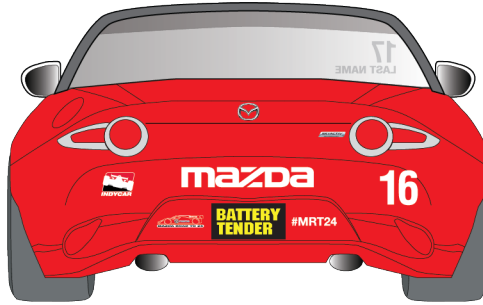

9" x 1.5" WHITE ONLY

22.75" x 3" YELLOW ONLY

17

Font for the number is Helvetica BOLD CONDENSED

6" H NUMBER - NOTE: SMALLER THAN SIDE NUMBER

mazda

22" W x 3.5" H - WHITE, BLACK OR SILVER

**BATTERY
TENDER**

12" W x 6" H - FRAME SIZE

#MRT24

6" W - WHITE, BLACK OR SILVER

6" W - WHITE, BLACK OR SILVER

5" W - MULTICOLOR

"MX-5, SKYACTIV and Mazda flying "M" emblems as factory installed must never be removed, and replaced as required.

Tow Strap

SILVER OR WHITE

SILVER OR WHITE

EXAMPLES OF COLOR OPTIONS - MAZDA, #MRT24, DRIVER NAME

BLACK

SILVER OR WHITE

2017

INDYCAR