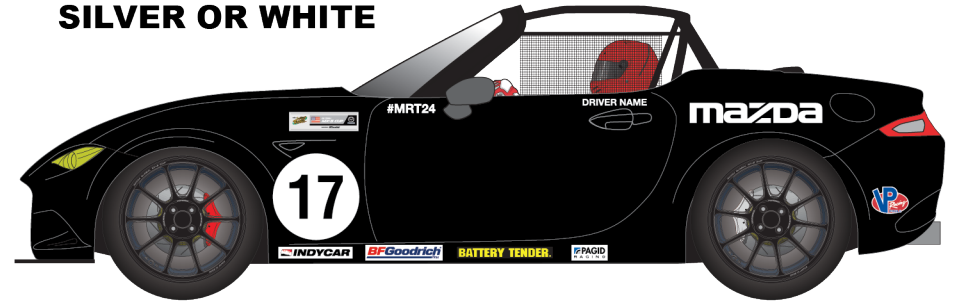

9" x 1.5" WHITE ONLY

22.75" x 3" YELLOW ONLY

17

Font for the number is Helvetica BOLD CONDENSED

6" H NUMBER - NOTE: SMALLER THAN SIDE NUMBER

mazda

22" W x 3.5" H - WHITE, BLACK OR SILVER

**BATTERY
TENDER**

12" W x 6" H - FRAME SIZE

#MRT24

6" W - WHITE, BLACK OR SILVER

6" W - WHITE, BLACK OR SILVER

5" W - MULTICOLOR

"MX-5, SKYACTIV and Mazda flying "M" emblems as factory installed must never be removed, and replaced as required.

Tow Strap

SILVER OR WHITE

SILVER OR WHITE

EXAMPLES OF COLOR OPTIONS - MAZDA, #MRT24, DRIVER NAME

BLACK

SILVER OR WHITE

2017

INDYCAR