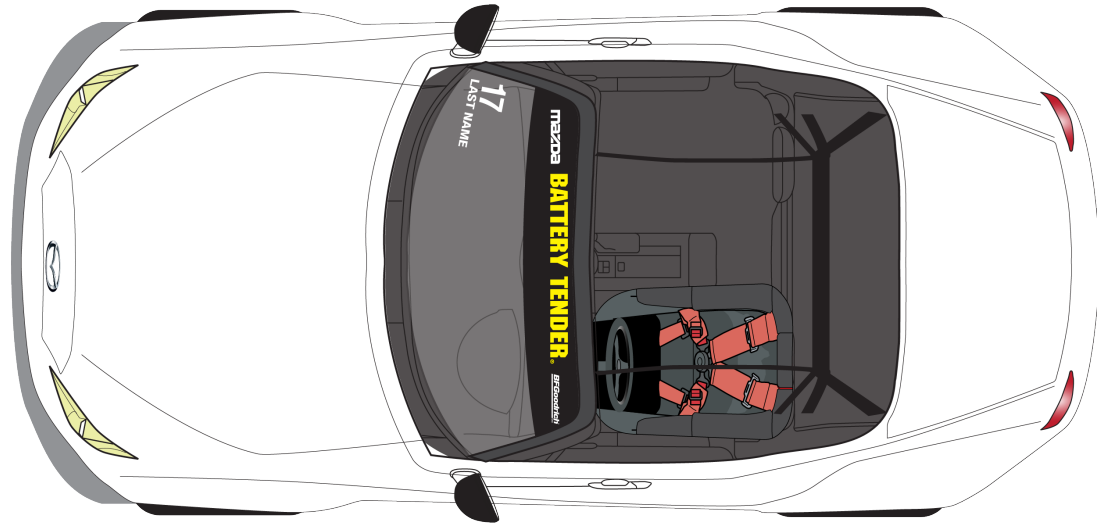

ALL MANDATORY DECALS WILL BE SUPPLIED BY MAZDA
AT NO CHARGE TO REGISTERED SERIES COMPETITORS,
AND AVAILABLE THROUGH ANDERSEN PROMOTIONS.