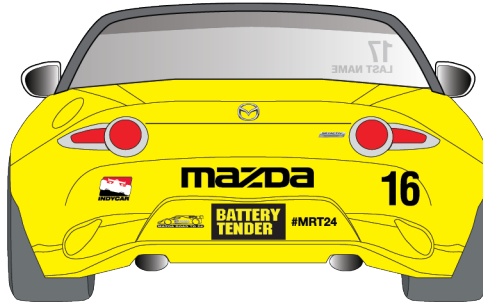

9" x 1.5" WHITE ONLY

22.75" x 3" YELLOW ONLY

17

Font for the number is Helvetica BOLD CONDENSED

6" H NUMBER - NOTE: SMALLER THAN SIDE NUMBER

mazda

22" W x 3.5" H - WHITE, BLACK OR SILVER

**BATTERY
TENDER**

12" W x 6" H - FRAME SIZE

#MRT24

6" W - WHITE, BLACK OR SILVER

6" W - WHITE, BLACK OR SILVER

5" W - MULTICOLOR

"MX-5, SKYACTIV and Mazda flying "M" emblems as factory installed must never be removed, and replaced as required.

Tow Strap

SILVER OR WHITE

SILVER OR WHITE

EXAMPLES OF COLOR OPTIONS - MAZDA, #MRT24, DRIVER NAME

BLACK

SILVER OR WHITE

2017

INDYCAR