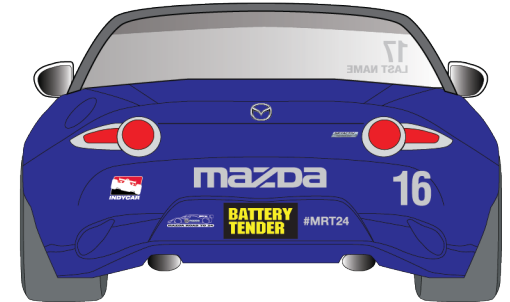

12" W x 6" H - FRAME SIZE

#MRT24

6" W - WHITE, BLACK OR SILVER

6" W - WHITE, BLACK OR SILVER

5" W - MULTICOLOR

"MX-5, SKYACTIV and Mazda flying "M" emblems as factory installed must never be removed, and replaced as required.

Tow Strap

SILVER OR WHITE

SILVER OR WHITE

EXAMPLES OF COLOR OPTIONS - MAZDA, #MRT24, DRIVER NAME

BLACK

SILVER OR WHITE

2017

INDYCAR