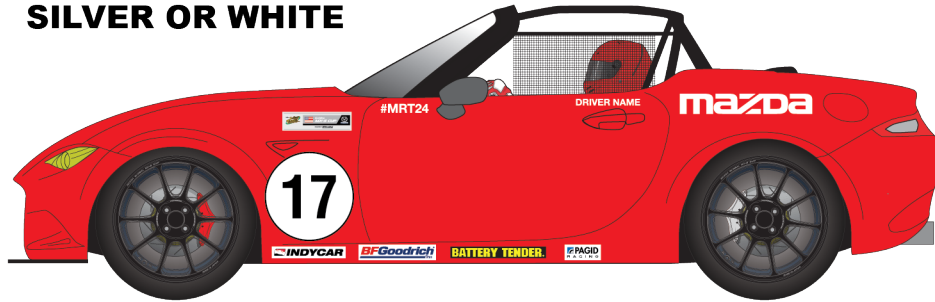

12" W x 6" H - FRAME SIZE

#MRT24

6" W - WHITE, BLACK OR SILVER

6" W - WHITE, BLACK OR SILVER

5" W - MULTICOLOR

"MX-5, SKYACTIV and Mazda flying "M" emblems as factory installed must never be removed, and replaced as required.

Tow Strap

SILVER OR WHITE

SILVER OR WHITE

EXAMPLES OF COLOR OPTIONS - MAZDA, #MRT24, DRIVER NAME

BLACK

SILVER OR WHITE

2017

INDYCAR