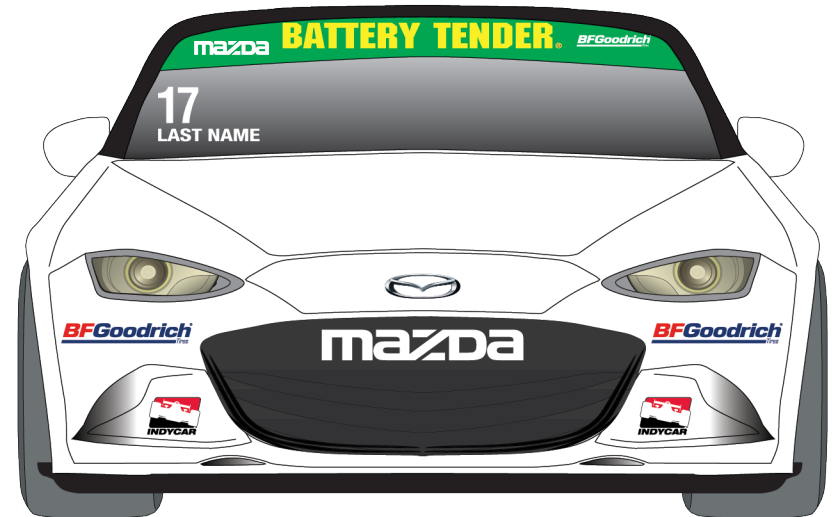

OVERALL CHAMPIONSHIP POINTS LEADER

WINDSHIELD BANNER

8.2" x 1.4" WHITE ONLY

9" x 1.5" WHITE ONLY

22.75" x 3" YELLOW ONLY

ROOKIE POINTS LEADER

WINDSHIELD BANNER

8.2" x 1.4" WHITE ONLY

9" x 1.5" WHITE ONLY

22.75" x 3" YELLOW ONLY

17

Font for the number is Helvetica BOLD CONDENSED

6" H NUMBER - NOTE: SMALLER THAN SIDE NUMBER

mazda

22" W x 3.5" H - WHITE, BLACK OR SILVER

**BATTERY
TENDER**

12" W x 6" H - FRAME SIZE

#MRT24

6" W - WHITE, BLACK OR SILVER

6" W - WHITE, BLACK OR SILVER

5" W - MULTICOLOR

"MX-5, SKYACTIV and Mazda flying "M" emblems as factory installed must never be removed, and replaced as required.