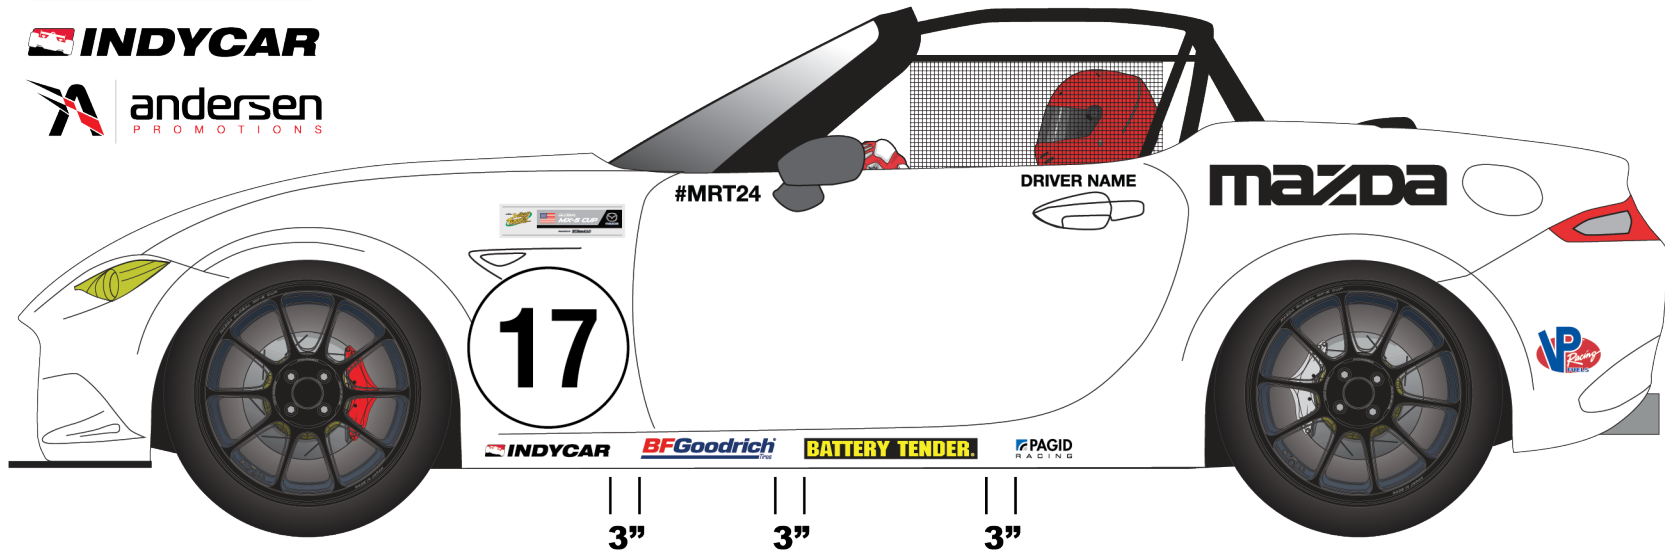

11" WIDE

DRIVER NAME

1.5" H OR 13" W MAXIMUM
WHITE, BLACK OR SILVER

6" WIDE

#MRT24

6" W - WHITE, BLACK OR SILVER

mazda

22" W - WHITE, BLACK OR SILVER

12" W X 2.5" H - MULTICOLOR

11" WIDE - MULTICOLOR

BATTERY TENDER.

12" W x 2.25" H - MULTICOLOR

Size as Supplied - MULTICOLOR

Font for the number is
Helvetica BOLD CONDENSED

6" **17**
 1" **LAST NAME**
 1.5"