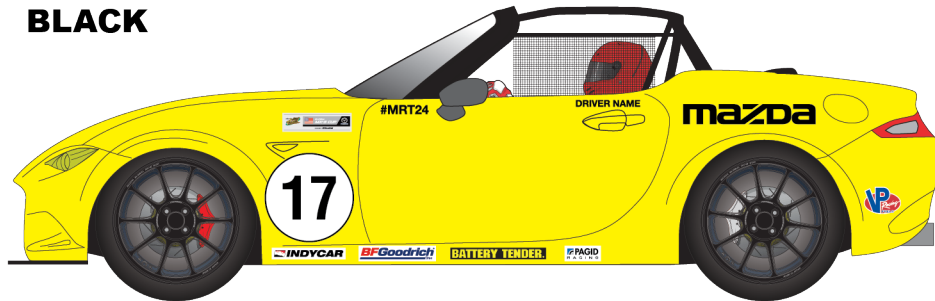

12" W x 6" H - FRAME SIZE

#MRT24

6" W - WHITE, BLACK OR SILVER

6" W - WHITE, BLACK OR SILVER

5" W - MULTICOLOR

"MX-5, SKYACTIV and Mazda flying "M" emblems as factory installed must never be removed, and replaced as required.

Tow Strap

SILVER OR WHITE

SILVER OR WHITE

EXAMPLES OF COLOR OPTIONS - MAZDA, #MRT24, DRIVER NAME

BLACK

SILVER OR WHITE

2017

INDYCAR