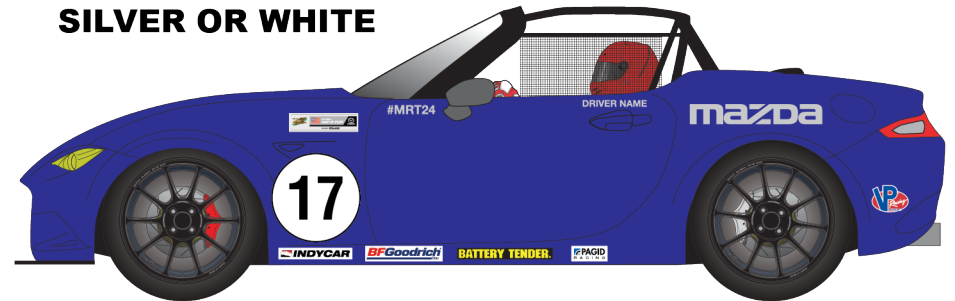

12" W x 6" H - FRAME SIZE

#MRT24

6" W - WHITE, BLACK OR SILVER

6" W - WHITE, BLACK OR SILVER

5" W - MULTICOLOR

"MX-5, SKYACTIV and Mazda flying "M" emblems as factory installed must never be removed, and replaced as required.

Tow Strap

SILVER OR WHITE

SILVER OR WHITE

EXAMPLES OF COLOR OPTIONS - MAZDA, #MRT24, DRIVER NAME

BLACK

SILVER OR WHITE

2017

INDYCAR