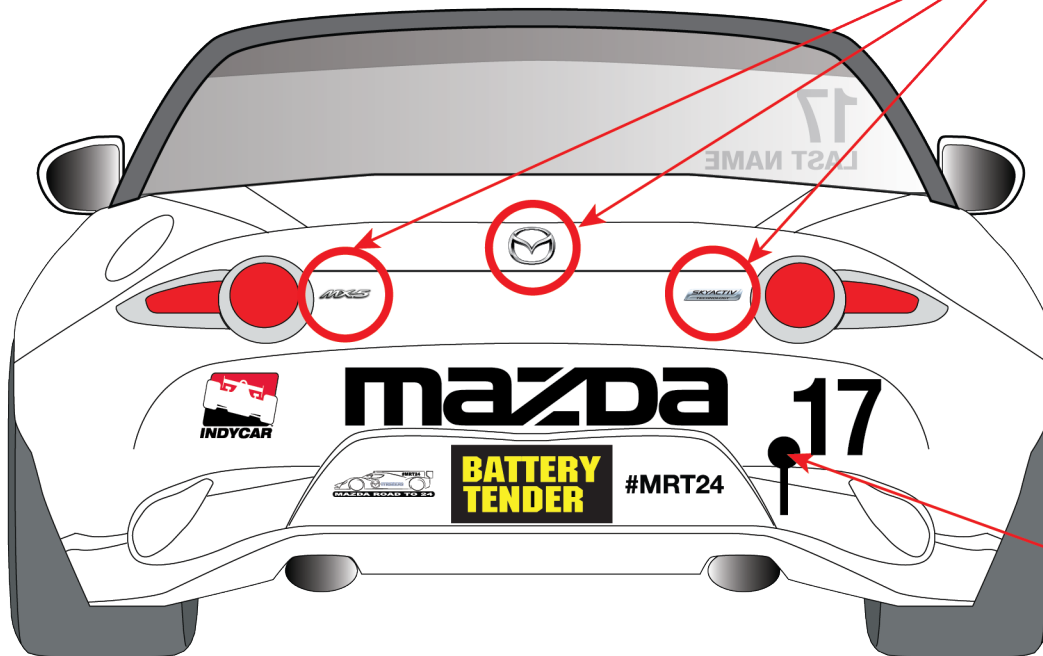

12" W x 6" H - FRAME SIZE

#MRT24

6" W - WHITE, BLACK OR SILVER

6" W - WHITE, BLACK OR SILVER

5" W - MULTICOLOR

"MX-5, SKYACTIV and Mazda flying "M" emblems as factory installed must never be removed, and replaced as required.

Tow Strap

SILVER OR WHITE

SILVER OR WHITE

EXAMPLES OF COLOR OPTIONS - MAZDA, #MRT24, DRIVER NAME

BLACK

SILVER OR WHITE

2017

INDYCAR