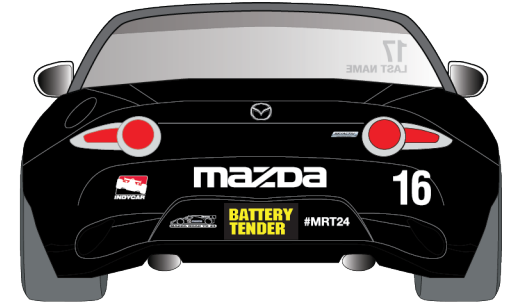

9" x 1.5" WHITE ONLY

22.75" x 3" YELLOW ONLY

17

Font for the number is Helvetica BOLD CONDENSED

6" H NUMBER - NOTE: SMALLER THAN SIDE NUMBER

mazda

22" W x 3.5" H - WHITE, BLACK OR SILVER

**BATTERY
TENDER**

12" W x 6" H - FRAME SIZE

#MRT24

6" W - WHITE, BLACK OR SILVER

6" W - WHITE, BLACK OR SILVER

5" W - MULTICOLOR

"MX-5, SKYACTIV and Mazda flying "M" emblems as factory installed must never be removed, and replaced as required.

Tow Strap

SILVER OR WHITE

SILVER OR WHITE

EXAMPLES OF COLOR OPTIONS - MAZDA, #MRT24, DRIVER NAME

BLACK

SILVER OR WHITE

2017

INDYCAR