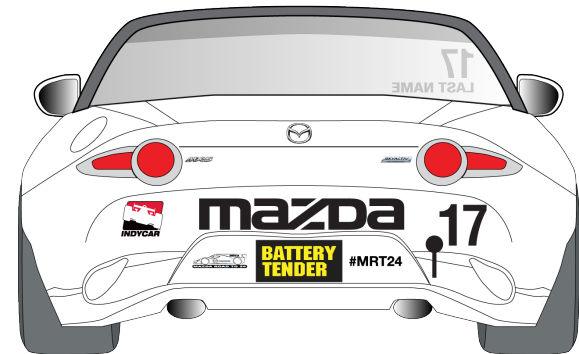

2017 Mandatory Series Branding + Decal Placements

Version 1 - Dec 2017

ALL MANDATORY DECALS WILL BE SUPPLIED BY MAZDA
AT NO CHARGE TO REGISTERED SERIES COMPETITORS,
AND AVAILABLE THROUGH ANDERSEN PROMOTIONS.

11" WIDE

DRIVER NAME

1.5" H OR 13" W MAXIMUM
WHITE, BLACK OR SILVER

6" WIDE

#MRT24

6" W - WHITE, BLACK OR SILVER

mazda

22" W - WHITE, BLACK OR SILVER

12" W X 2.5" H - MULTICOLOR

11" WIDE - MULTICOLOR

BATTERY TENDER.

12" W x 2.25" H - MULTICOLOR

Size as Supplied - MULTICOLOR

Font for the number is
Helvetica BOLD CONDENSED

6" **17**
 1" **LAST NAME**
 1.5"