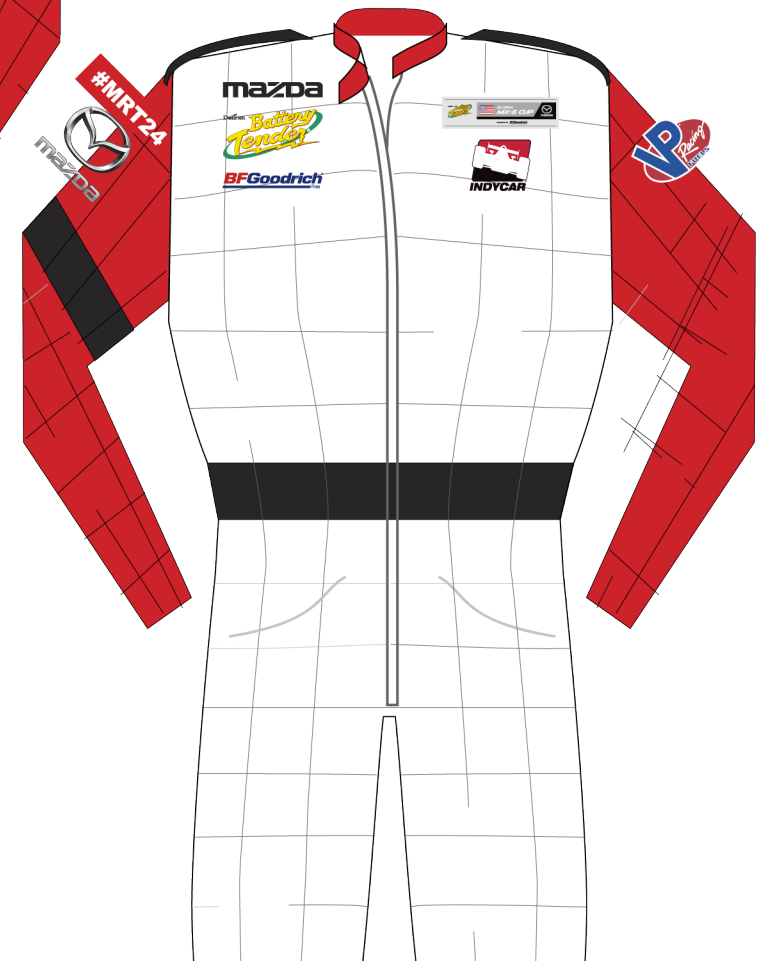

2017

INDYCAR

andersen PROMOTIONS

#MRT24

mazda

mazda

BFGoodrich