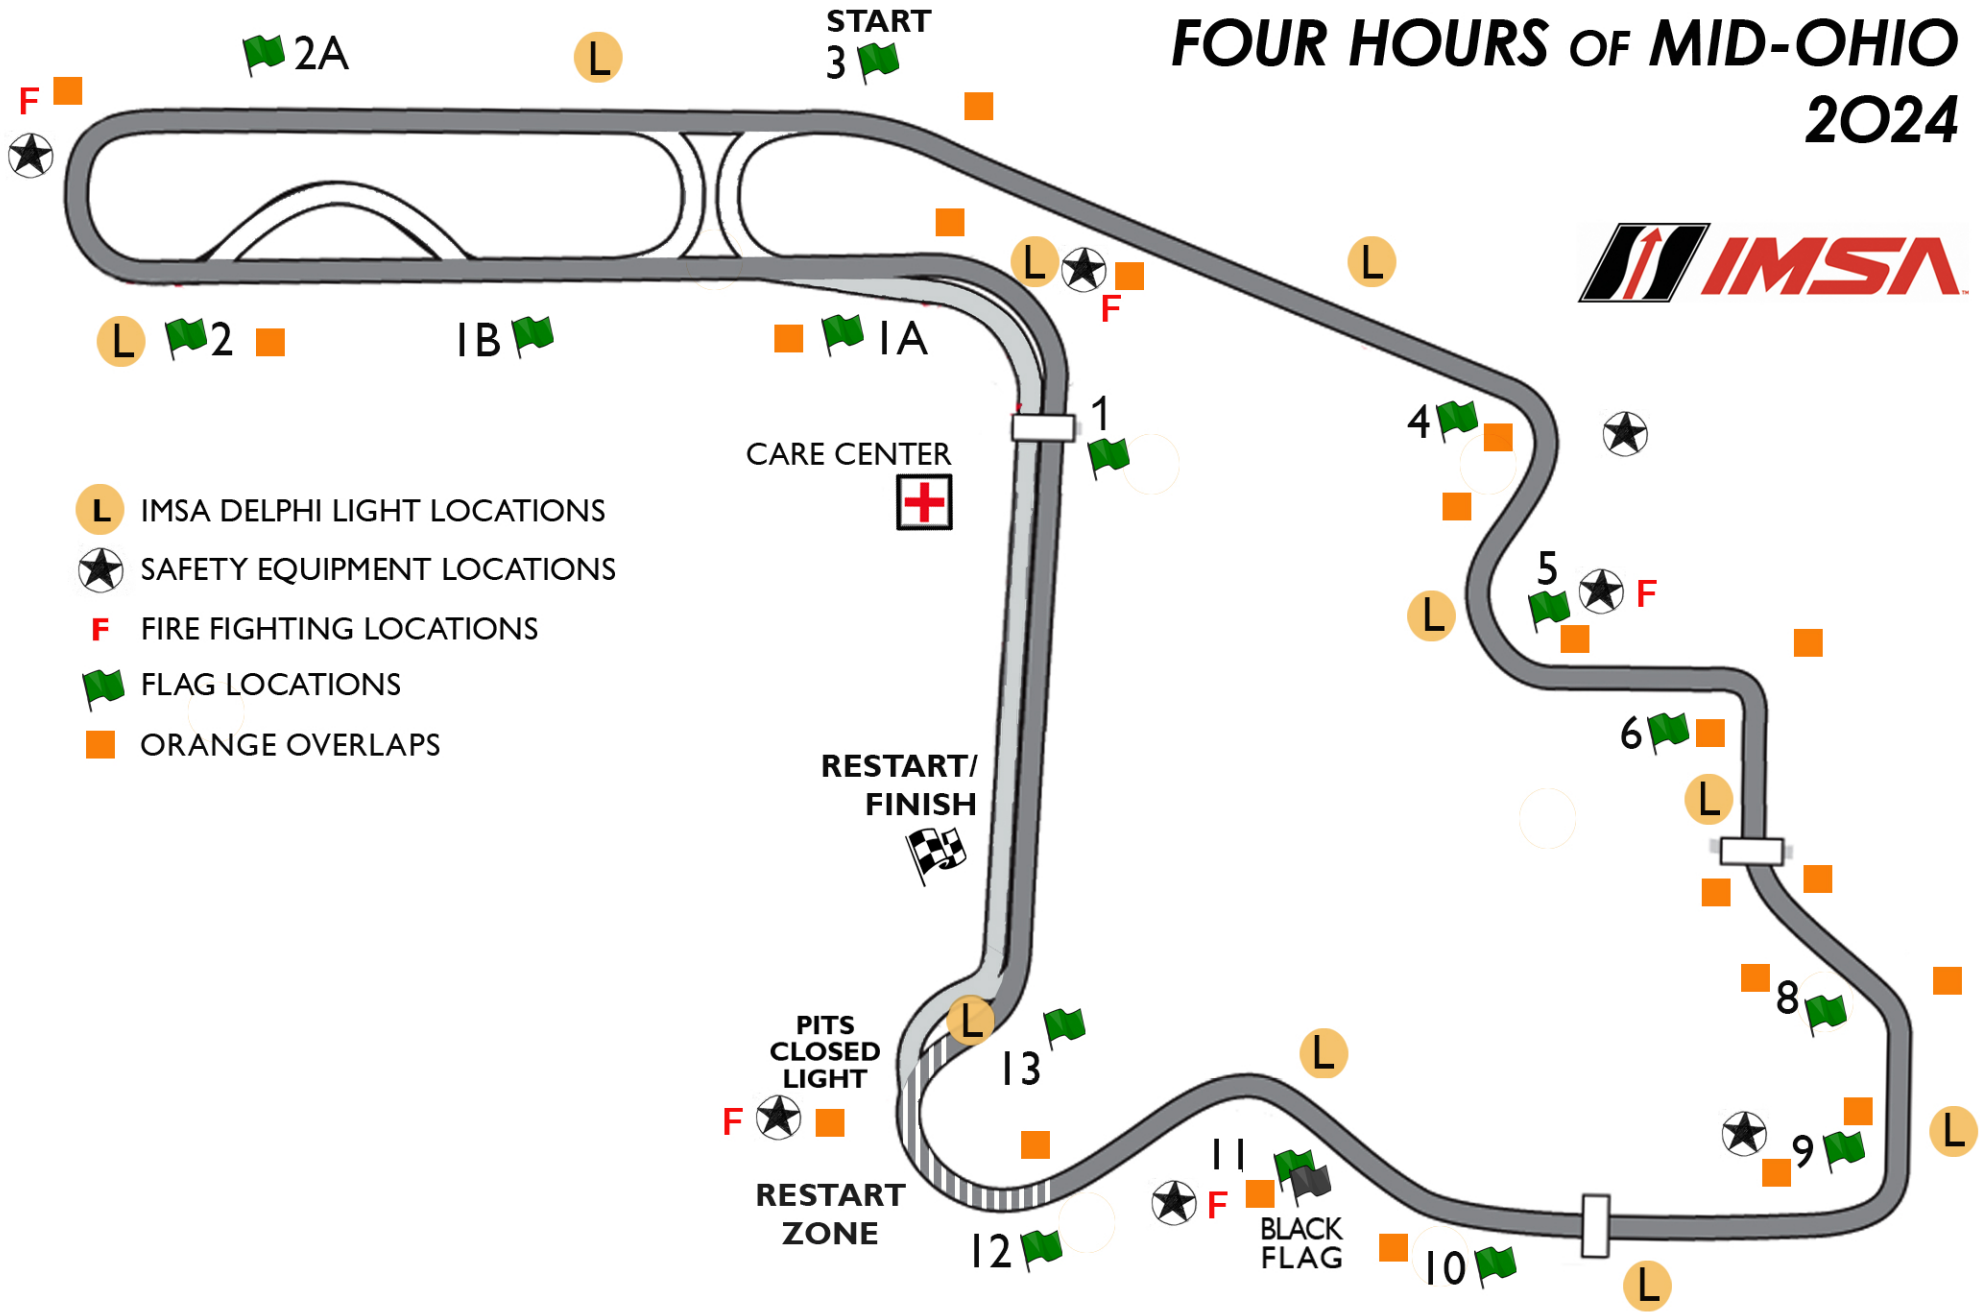

O'REILLY AUTO PARTS FOUR HOURS OF MID-OHIO 2024

-  IMSA DELPHI LIGHT LOCATIONS
-  SAFETY EQUIPMENT LOCATIONS
-  FIRE FIGHTING LOCATIONS
-  FLAG LOCATIONS
-  ORANGE OVERLAPS